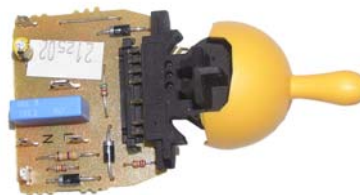

MOULINEX

24.78.51.01

Original:
Name: Βραστήρα
Model: DP2
Type:
Size:

24.54.51.01

Original:
Name: Μίξερ
Model: BM4
Type: Χειρός
Size:

Price

Price

PHILIPS